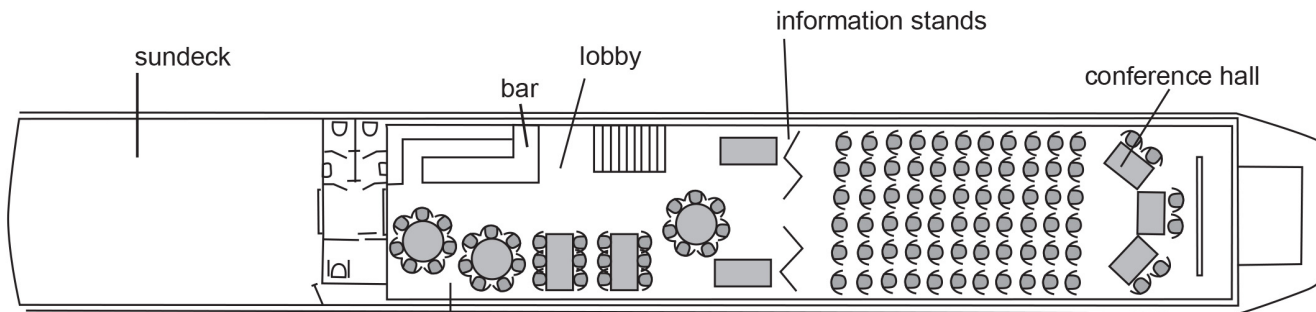

Side view

Deck +2

Deck +1

hall +1: length 29,50 m, width 6,20 m

Deck 0