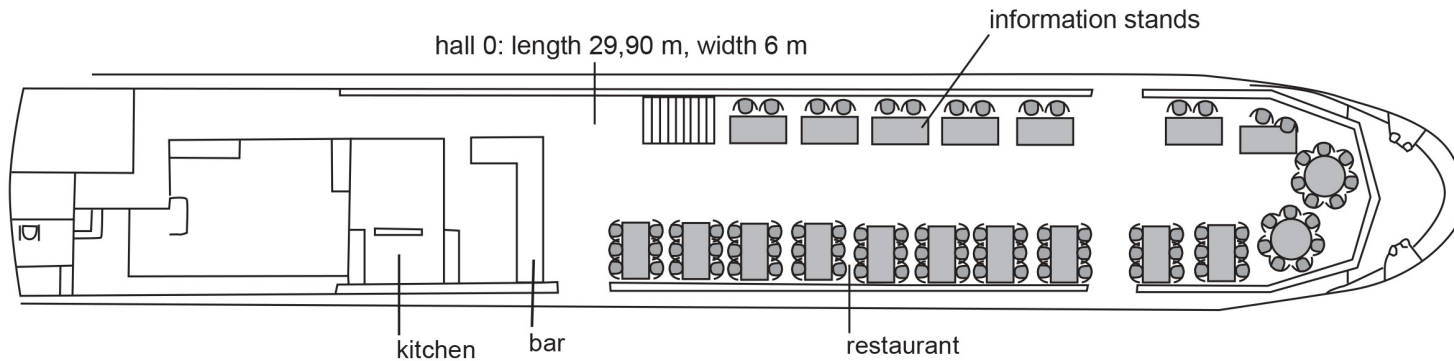

Side view

Deck +2

Deck +1

hall +1: length 29,50 m, width 6,20 m

Deck 0