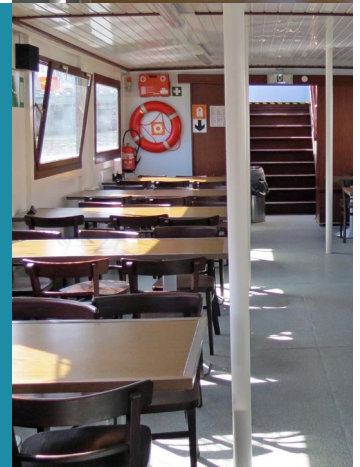

passengersh
SCALDIS
 the location for your event

Looking for a unique location for a conference, a teambuilding, a business or family celebration, a wedding party, a product fair,...?
 Passenger ship 'Scaldis' lends itself to be the perfect location for your event on board (sailing or docked). It offers the infrastructure, comfort and interior to welcome your family and friends, your employees or your business partners in a professional way. The ship can be decorated as a presentation and meeting room, as a reception and dining room ('walking dinner' or classic dinner) and as a ballroom. The breathtaking landscapes are as right as rain.

Scaldis

Cozy passenger ship with outdoor and indoor decks.

Capacity

Cruise: 30-96 persons
 Reception: 30-75 persons
 Dinner: 30-65 persons

Sailing area

Brussels region, Flemish Brabant, Brabant Canals, Hainaut region, and Walloon Brabant.