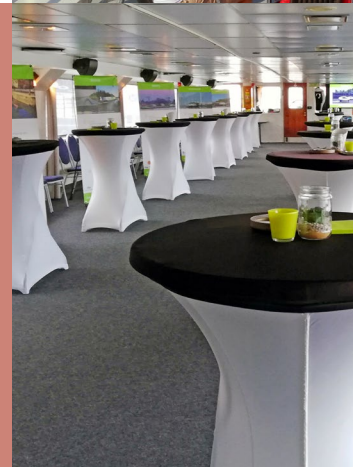

passengership  
**V E R D I**  
 the location for your event

Looking for a unique location for a conference, a teambuilding, a business or family celebration, a wedding party, a product fair,...?

Passenger ship 'Verdi' lends itself to be the perfect location for your event on board (sailing or docked). It offers the infrastructure, comfort and interior to welcome your family and friends, your employees or your business partners in a professional way. The ship can be decorated as a presentation and meeting room, as a reception and dining room ('walking dinner' or classic dinner) and as a ballroom. The breathtaking landscapes are as right as rain.

### Capacity

Cruise: 70-300 persons  
 Reception: 70-300 persons  
 Dinner: 70-260 persons